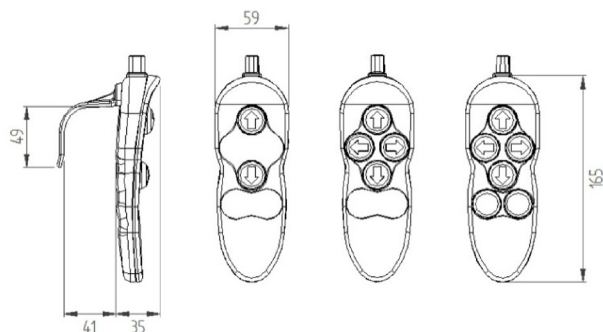

# 6451 Pneumatic Hand Control

Technology Ltd

- 2,4 & 6 way variants
- Ergonomic design for comfort
- Choice of curly or straight tubing
- Soft touch buttons
- Various colours & layout options
- Suitable for use with 6891 airswitches
- Inherently waterproof

## Outline dimensions

### Tube -

- A Straight 1.5 metres
- B Curly coil 2.3 metres