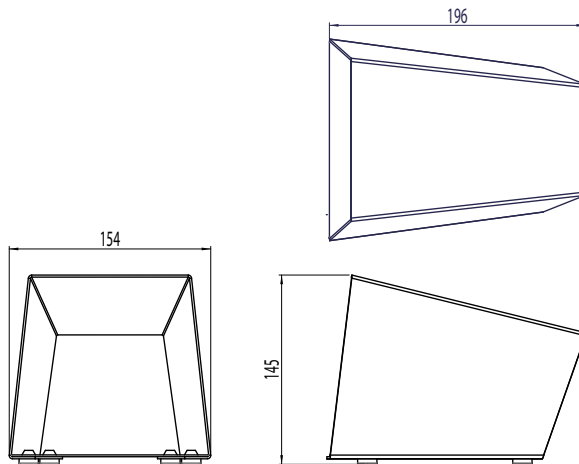

6201 Guard

- Metal painted protective guard
- Suitable for 6210, 6219, 6225, 6226, 6229, 6254 & 6289 footswitches
- Available in Black or Grey RAL 7035
- Fitted with non-slip rubber feet
- Mild steel with a painted finish

Reference dimensions in mm

Ordering information

Part Number	Description
6201-0002	Black painted guard
6201-0007	RAL 7035, light grey painted guard