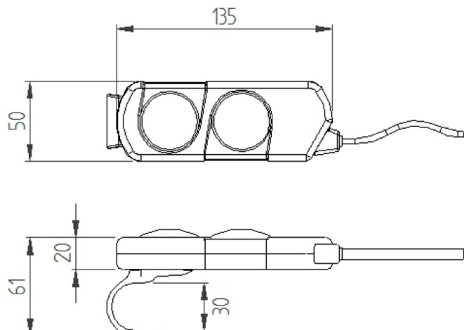

## Reference dimensions

## General specifications

Standards/approvals	Low voltage directive 2014/35/EU	Operating temperature range	-5°C to +40°C
Degree of protection	EN 60529 IP67	Body material	Thermoplastic
Connection method	Various connectors or free wire ends	Weight	0.4Kg
Electrical rating	24V 3A	Additional information	Various attachment methods and labels available
Contact configuration	Normally open		
Pressure range	n/a		